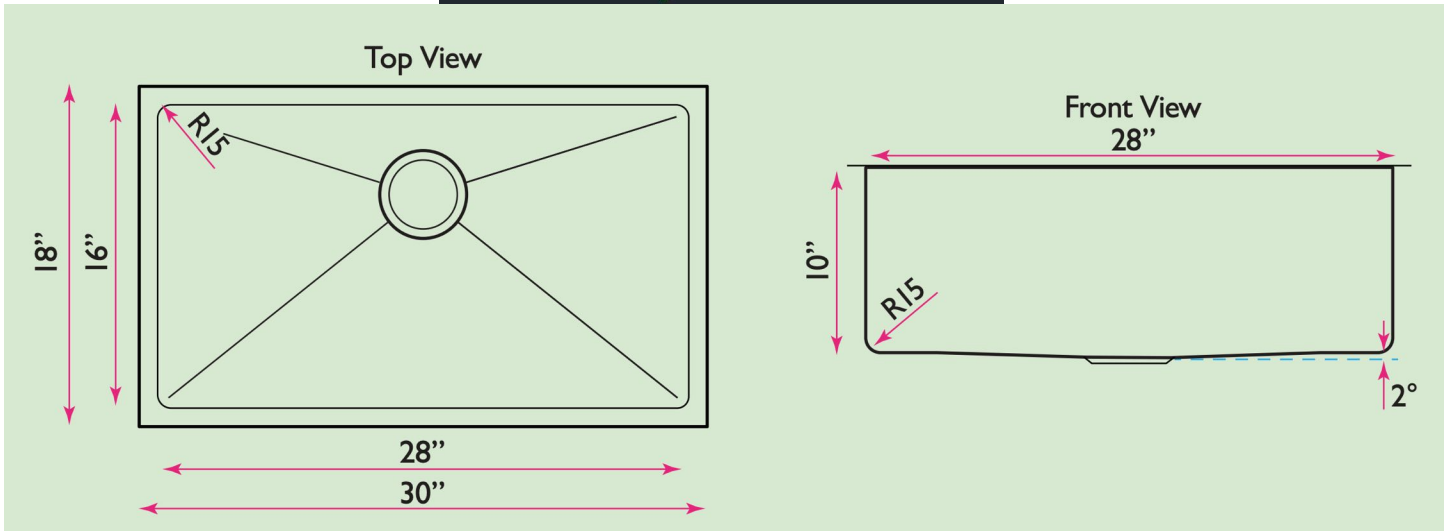

Standard Installation:

NOTE: Do not make any cutouts without the actual sink. Due to constant product improvement this model's sizes and specifications are subject to change

Counterra, LLC

399 Neponset St. Canton, MA 02021 ■ p: 800.611.6771 f: 617.687.7700

sales@Counterra.com ■ www.Counterra.com