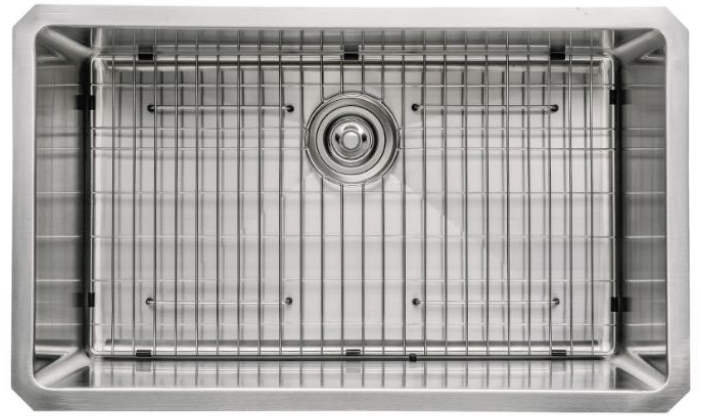

Project # _____

Job Name _____

Pro-Series Gourmet Sink Model# 1HR3018

Shown with optional 3018 Sink Grid & Basket Strainer